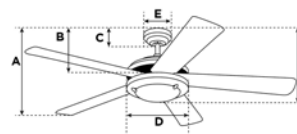

Job Name: _____

Type: _____

Part #: _____

Notes: _____

LL52-72364-3MBLED-WH
LL52-72371-3MBLED-BN
Vintage 52" Indoor Ceiling Fan with Dimmable LED Light Fixture

Finishes: White Finish with Reversible White/White Washed Pine Blades (WH) or Brushed Nickel with Reversible Rosewood/Light Maple Blades (BN)

Shade: Frosted Ribbed Glass

Light Source: Includes 3 x 120V/4.5w/500lm/27K/80CRI/ Dimmable Candelabra (E12) Base B11 LED Lamps

Notes/Certification/Warranty

- 120V
- Pull Change Included
- Remote Adaptable (Ask your Lumencia rep for compatible remotes)
Remotes may not be suitable for multi family use-16+ units
- Cold Rolled Steel Motor 153mm x 15mm
- 3 Speeds, Reversible
- Switch Housing Cap Not Included
- Airflow (High): 4335 with downrod/4036 hugger/without downrod
- Airflow (Low): 3256 with downrod/2986 hugger/without downrod
- Energy Use: 38
- Airflow Efficiency: 87 with downrod/80 hugger/without downrod
- RPM (High): 174
- ETL Listed for dry locations.
- 13K Life Hours
- Limited Lifetime Motor Warranty
- All other parts have a 2 year warranty

- A. Top of Canopy to Bottom of Blades.....10.9"
- B. Top of Canopy to Bottom of Switch House.....12.9"
- C. Top of Canopy to Bottom of Canopy2.4"
- D. Width of Motor Housing.....11"
- E. Width of Canopy5.1"
- F. Top of Canopy to Bottom of Glass18.4"